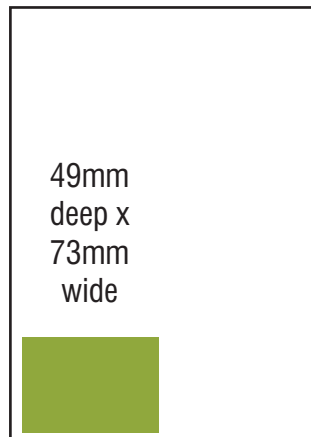

NEW FOREST MESSENGER

/// RATE CARD ///

Full Page
£200

Half Page Horizontal
£140

Half Page Vertical
£140

Quarter Page
£85

Eighth Page - Mini Ad Section
£50

20 per cent off for
booking 4 issues