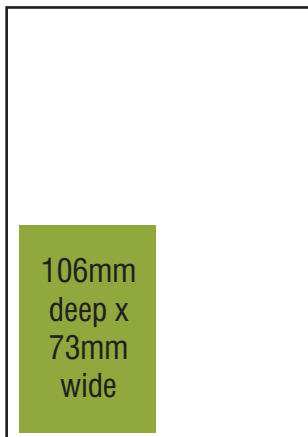

NEW FOREST MESSENGER

/// RATE CARD ///

Full Page
£200

Half Page Horizontal
£140

Half Page Vertical
£140

Quarter Page
£85

Eighth Page - Mini Ad Section
£50

20 per cent off for
booking 4 issues