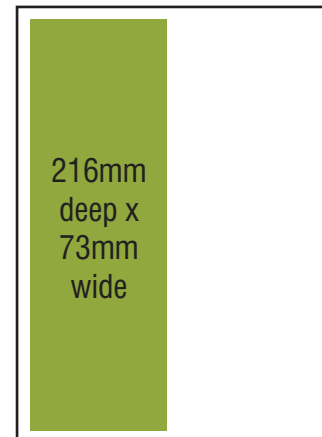

NEW FOREST MESSENGER

/// RATE CARD ///

Full Page
£200

Half Page Horizontal
£140

Half Page Vertical
£140

Quarter Page
£85

Eighth Page - Mini Ad Section
£50

20 per cent off for
booking 4 issues