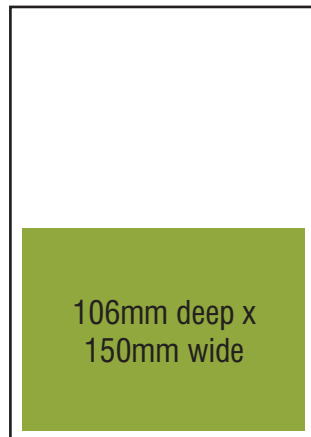

NEW FOREST MESSENGER

/// RATE CARD ///

Full Page
£200

Half Page Horizontal
£140

Half Page Vertical
£140

Quarter Page
£85

Eighth Page - Mini Ad Section
£50

20 per cent off for
booking 4 issues