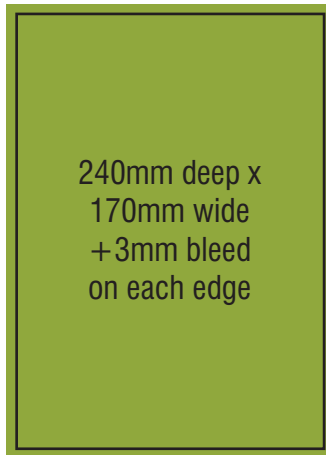

NEW FOREST MESSENGER

/// RATE CARD ///

Full Page
£200

Half Page Horizontal
£140

Half Page Vertical
£140

Quarter Page
£85

Eighth Page - Mini Ad Section
£50

20 per cent off for
booking 4 issues